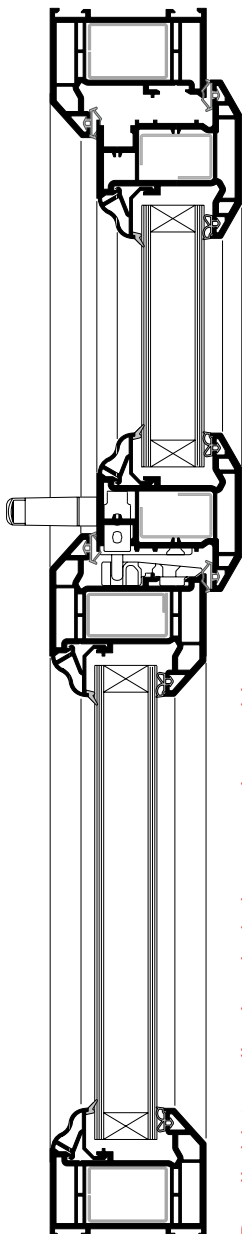

Uniclass L41302:P7114	EPIC D1312:X725
CI/SfB (31.42)	Xn6

January 2001

DIAMOND SUITE 70mm INTERNALLY GLAZED WINDOW [BEVELLED]

With classic styling, the Duraflex Diamond Bevelled Suite not only has looks that will last, but due to the seamless sightlines and ease of installation, it is the professionals choice. Security is not compromised either; the bevelled suite can be fitted with a variety of hardware and locking options. Complying with BS 7950 and BS 7413 this window is cost effective, secure and easy to install with a great deal of 'kerb side appeal'.

the natural choice

specification

- Profile:
 - Diamond Suite 70mm Internally Glazed Window [Bevelled]
- Colours:
 - White, Mahogany, Golden Oak, Mahogany on White, Golden Oak on White

- Profiles used:
 - 3542 Intermediate Outerframe
 - 3543 Large Outerframe
 - 3544 'Z' Transom/Mullion
 - 3545 'T' Transom/Mullion
 - 2902 Internally Beaded Sash