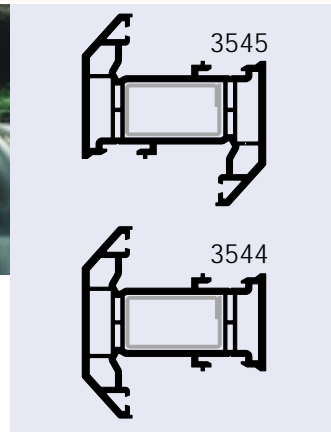

Uniclass L41302:P7114	EPIC D1312:X725
CI/SfB (31.42)	Xn6

January 2001

DIAMOND SUITE 70mm INTERNALLY GLAZED WINDOW [BEVELLED]

With classic styling, the Duraflex Diamond Bevelled Suite not only has looks that will last, but due to the seamless sightlines and ease of installation, it is the professionals choice. Security is not compromised either; the bevelled suite can be fitted with a variety of hardware and locking options. Complying with BS 7950 and BS 7413 this window is cost effective, secure and easy to install with a great deal of 'kerb side appeal'.

the natural choice

specification

- Profile:
 - Diamond Suite 70mm Internally Glazed Window [Bevelled]
- Colours:
 - White, Mahogany, Golden Oak, Mahogany on White, Golden Oak on White

- Profiles used:
 - 3542 Intermediate Outerframe
 - 3543 Large Outerframe
 - 3544 'Z' Transom/Mullion
 - 3545 'T' Transom/Mullion
 - 2902 Internally Beaded Sash