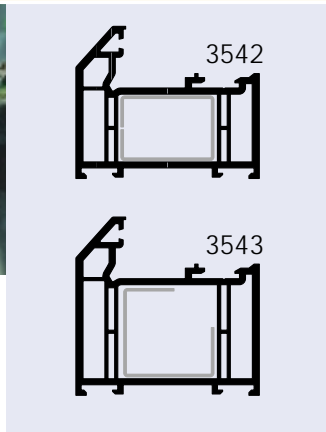

Uniclass L41302:P7114	EPIC D1312:X725
CI/SfB (31.42)	Xn6

January 2001

DIAMOND SUITE 70mm INTERNALLY GLAZED WINDOW [BEVELLED]

With classic styling, the Duraflex Diamond Bevelled Suite not only has looks that will last, but due to the seamless sightlines and ease of installation, it is the professionals choice. Security is not compromised either; the bevelled suite can be fitted with a variety of hardware and locking options. Complying with BS 7950 and BS 7413 this window is cost effective, secure and easy to install with a great deal of 'kerb side appeal'.

the natural choice

specification

- Profile:
 - Diamond Suite 70mm Internally Glazed Window [Bevelled]
- Colours:
 - White, Mahogany, Golden Oak, Mahogany on White, Golden Oak on White

- Profiles used:
 - 3542 Intermediate Outerframe
 - 3543 Large Outerframe
 - 3544 'Z' Transom/Mullion
 - 3545 'T' Transom/Mullion
 - 2902 Internally Beaded Sash

Bevelled internally glazed window general assembly

Bevelled outerframes

Bevelled 'T' and 'Z' transom/mullions

- Totally integrated 70mm system.
- Full depth Euro Groove that is compatible with most types of hardware.
- Lowline gasket as standard.
- Complete compatibility with hinges, handles and hardware from the 65mm Diamond Suite.
- Full range of aluminum and steel reinforcement.
- Conforms to BS 7950 security standard.
- Complimented by a full range of ancillary products.
- Full range of co-ex bead styles capable of glazing 20 to 28mm units.
- Common sightlines for both 70mm and 65mm systems.
- Internal and external glazing options available.
- Dedicated reinforcement sections available for maximum strength.